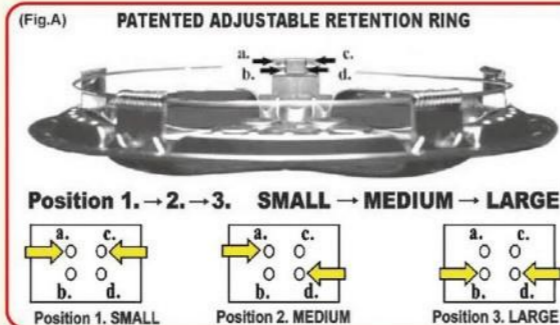

WHAT'S THE ADVANTAGE

Traditional Style:
Waste the space, bulky in container and the storage

Save the measurement, allows loading 20% more.

PATENTED ADJUSTABLE RETENTION RING

TAIWAN PATENT NO. 124111
U.S.A. PATENT NO. 570062
CHINA PATENT NO. ZL 97215113.3